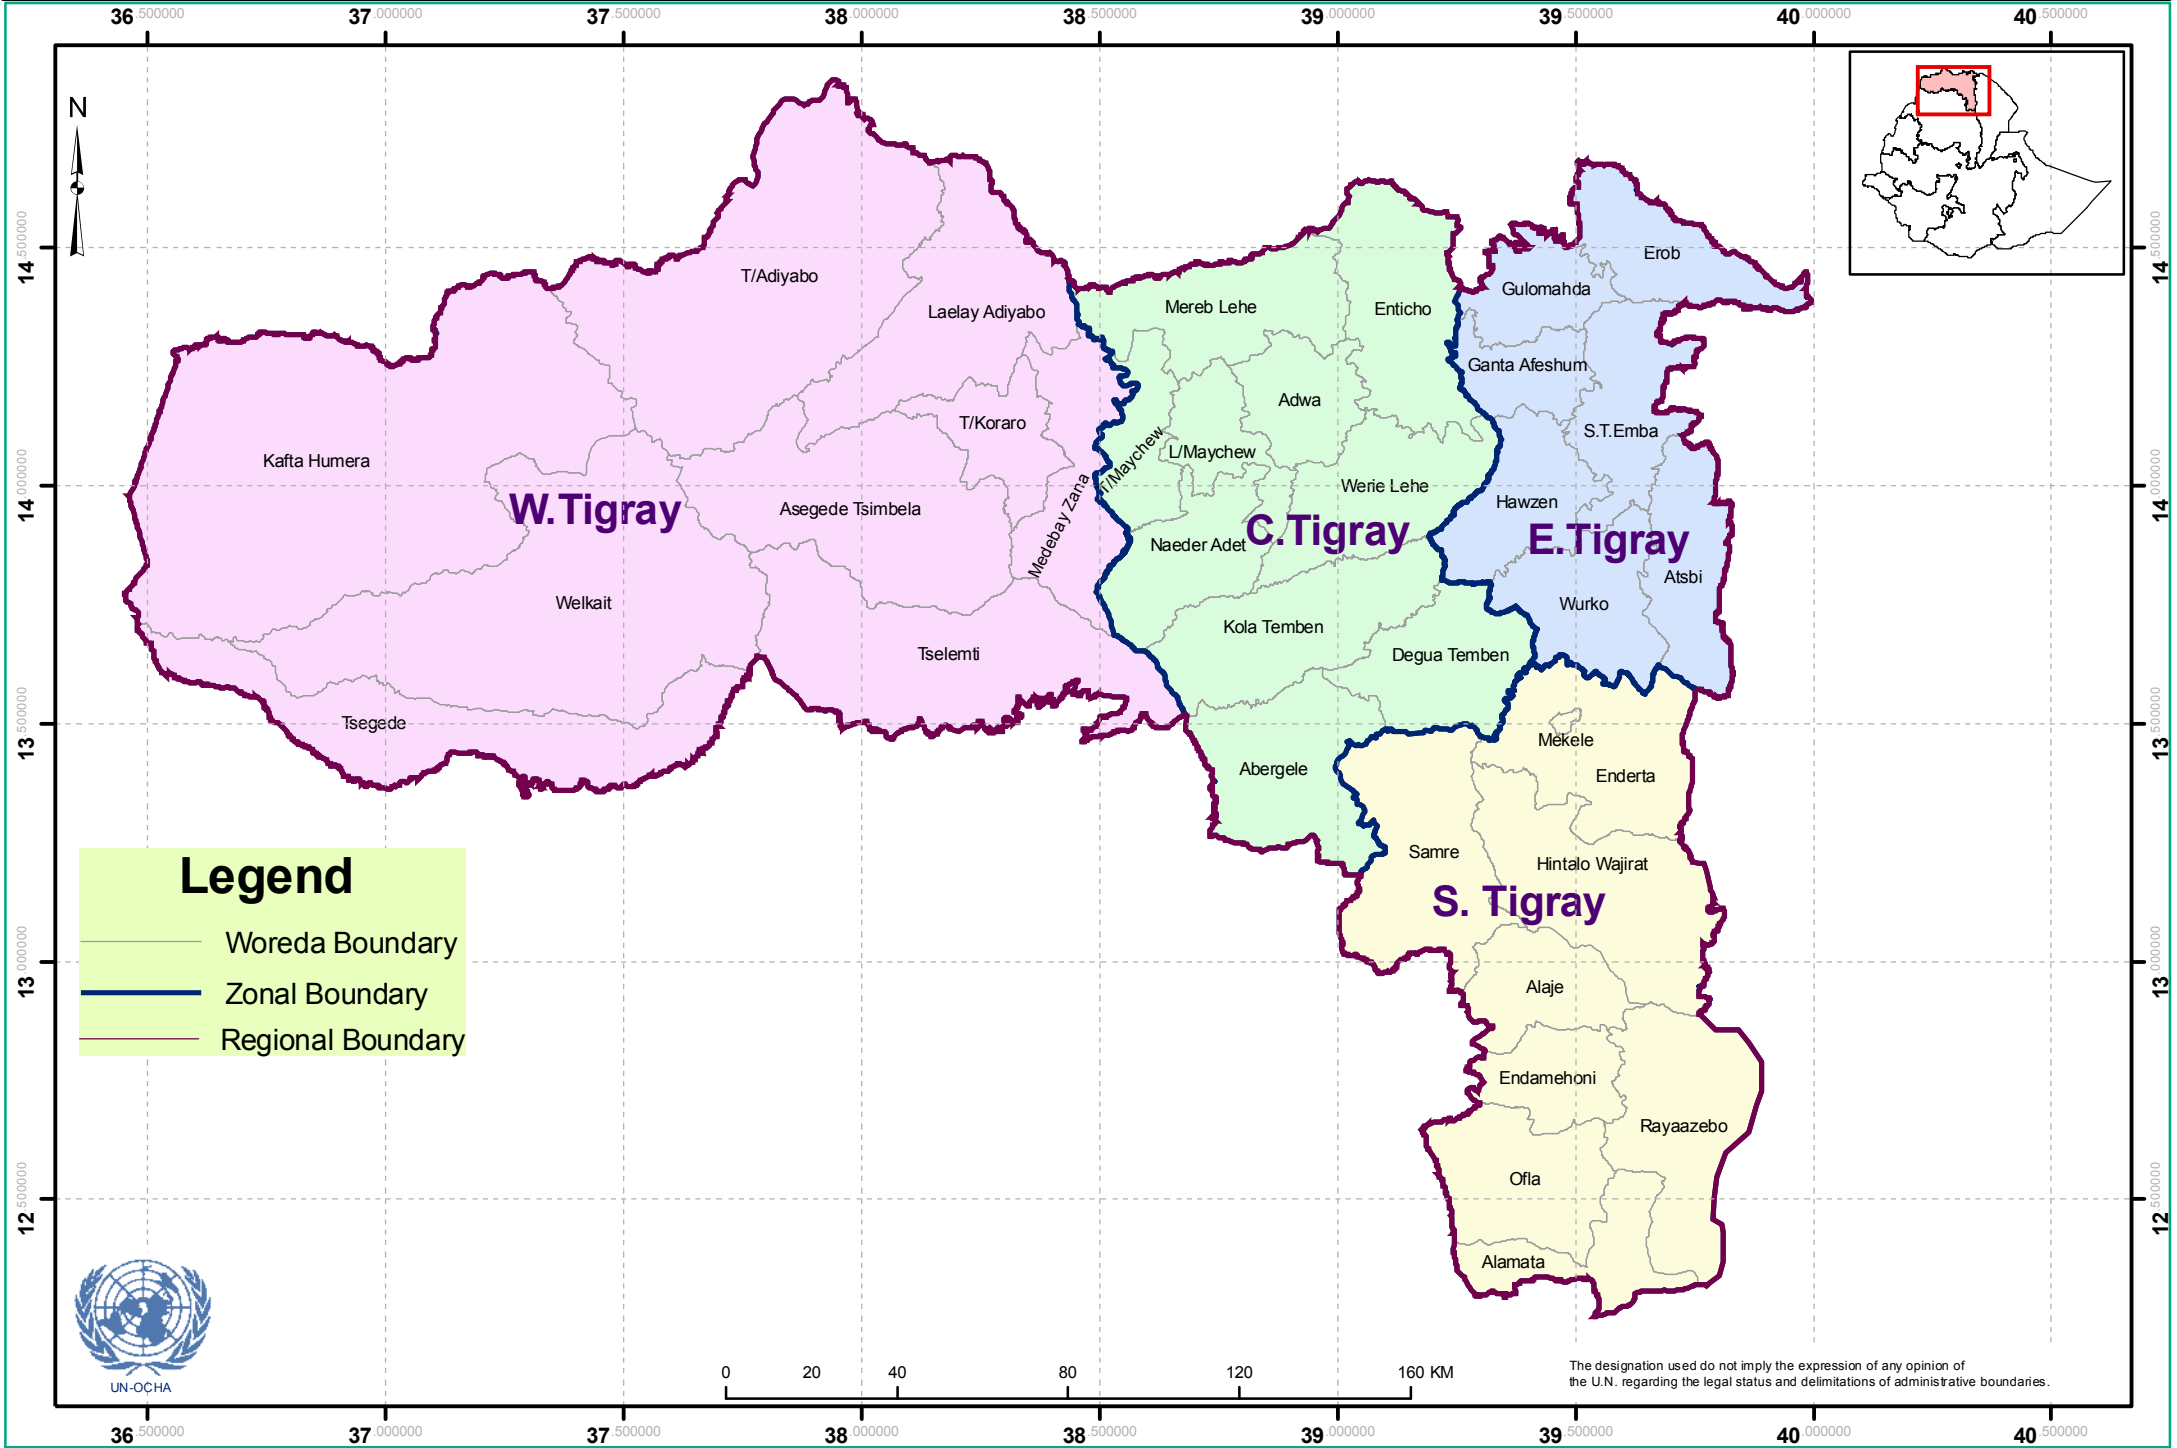

# Tigray Region

## Legend

- Woreda Boundary
- Zonal Boundary
- Regional Boundary

0 20 40 80 120 160 KM

The designation used do not imply the expression of any opinion of the U.N. regarding the legal status and delimitations of administrative boundaries.