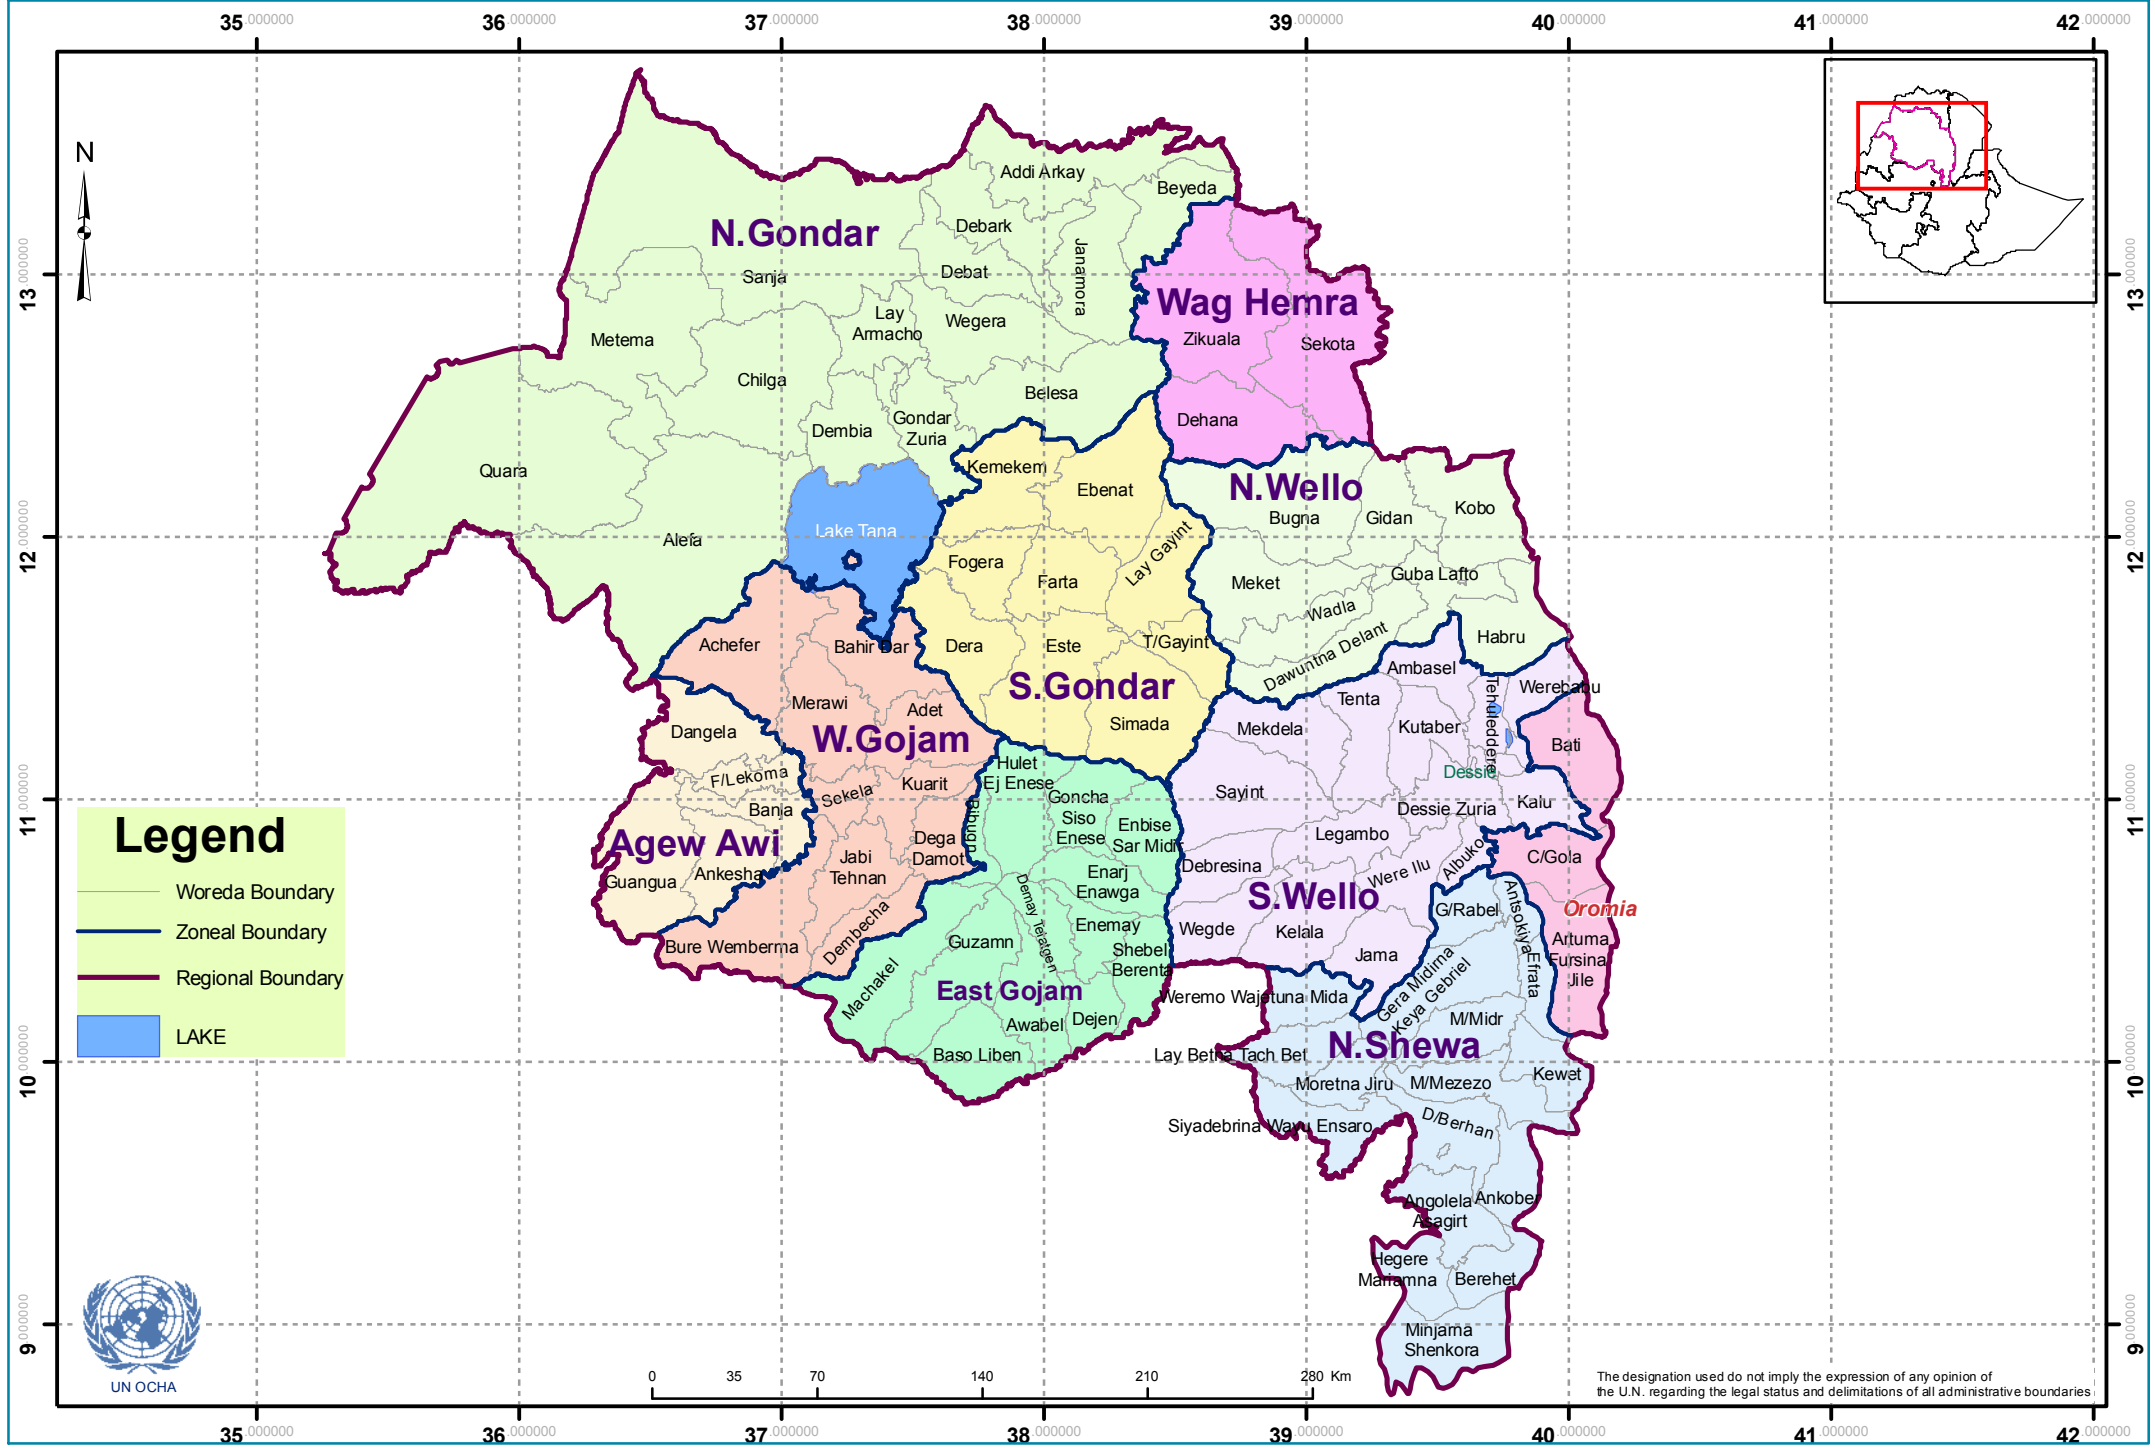

# Amhara Region

## Legend

- Woreda Boundary
- Zonal Boundary
- Regional Boundary
- LAKE

0 35 70 140 210 280 Km

The designation used do not imply the expression of any opinion of the U.N. regarding the legal status and delimitations of all administrative boundaries.